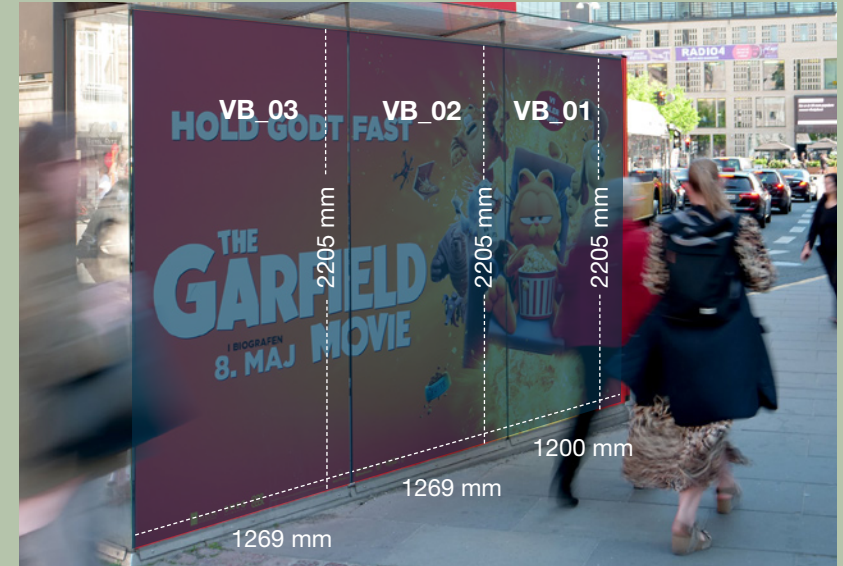

MEDIA

Example of foiled bus shelter