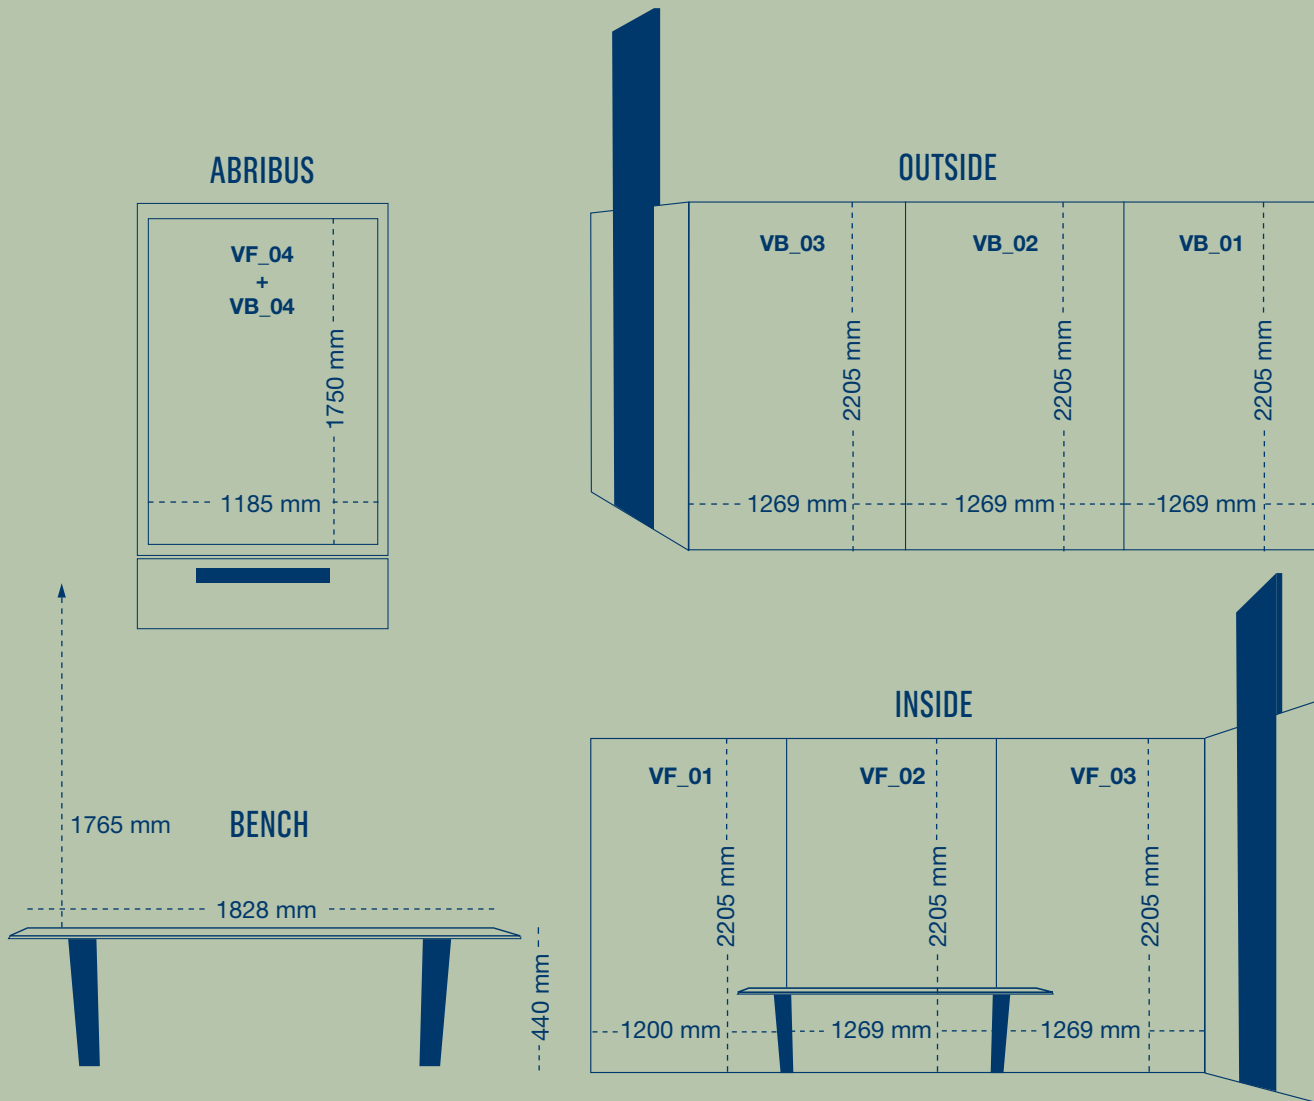

ILLUSTRATIONS

See picture examples on the next page

FOR THE GRAPHIC DESIGNER

INSIDE MEASURES

VF_01: W 1200 x H 2205 mm
VF_02: W 1269 x H 2205 mm
VF_03: W 1269 x H 2205 mm
VF_04: W 1160 x H 1710 mm
Bench: W 1828 x H 440 mm

OUTSIDE MEASURES

VB_04: W 1160 x H 1710 mm
VB_03: W 1269 x H 2205 mm
VB_02: W 1269 x H 2205 mm
VB_01: W 1269 x H 2205 mm

LAYOUT

If the motif on the abribus and frame are the same, these must be made as a single file. If the motif on the abribus and frame are different, these must be delivered as 2 separate files (see page 4).

All documents must be delivered as print proof PDF files. The file must include crop marks and 5 mm bleed. All images, Pantone and RGB colors must be converted to CMYK.

RESOLUTIONS

The layout can be made in a scale of 1:4, with a minimum resolution of 400 PPI.

FOIL

Be aware of the foil being white.

NAMING OF FILES

The files should be named as:
year_week_order number_type_side number_media_advertiser
E.g. 2023_22_50000_Forum_Inside_01_advertiser

MOCK-UP FOR MOUNTING

To ensure accurate mounting instructions for mounting / mock-ups from all angles must be forwarded to salgssupport@afadecaux.dk