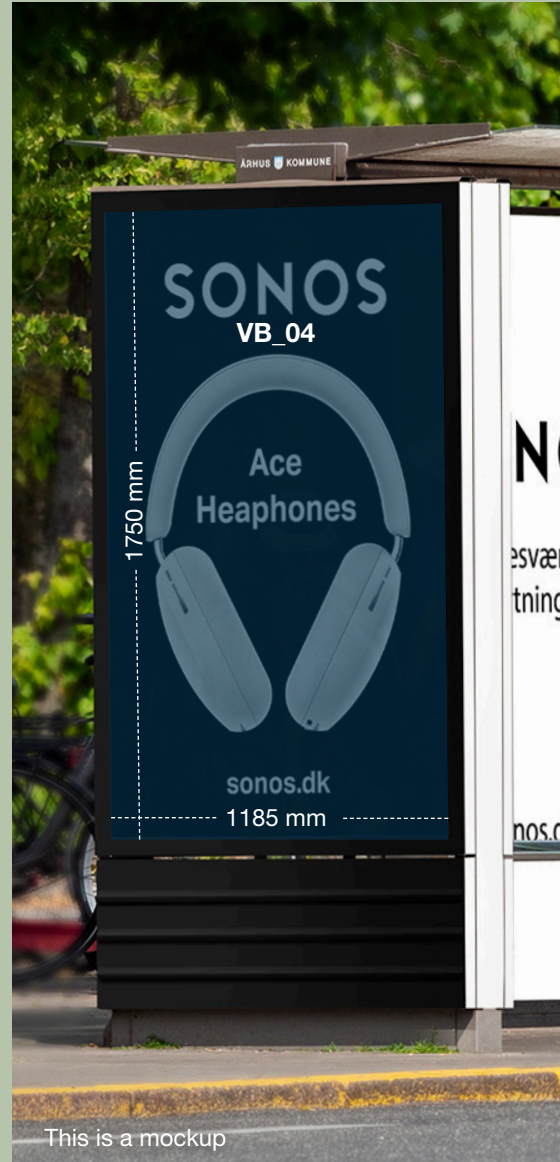

MEDIA

Example of foiled bus shelter