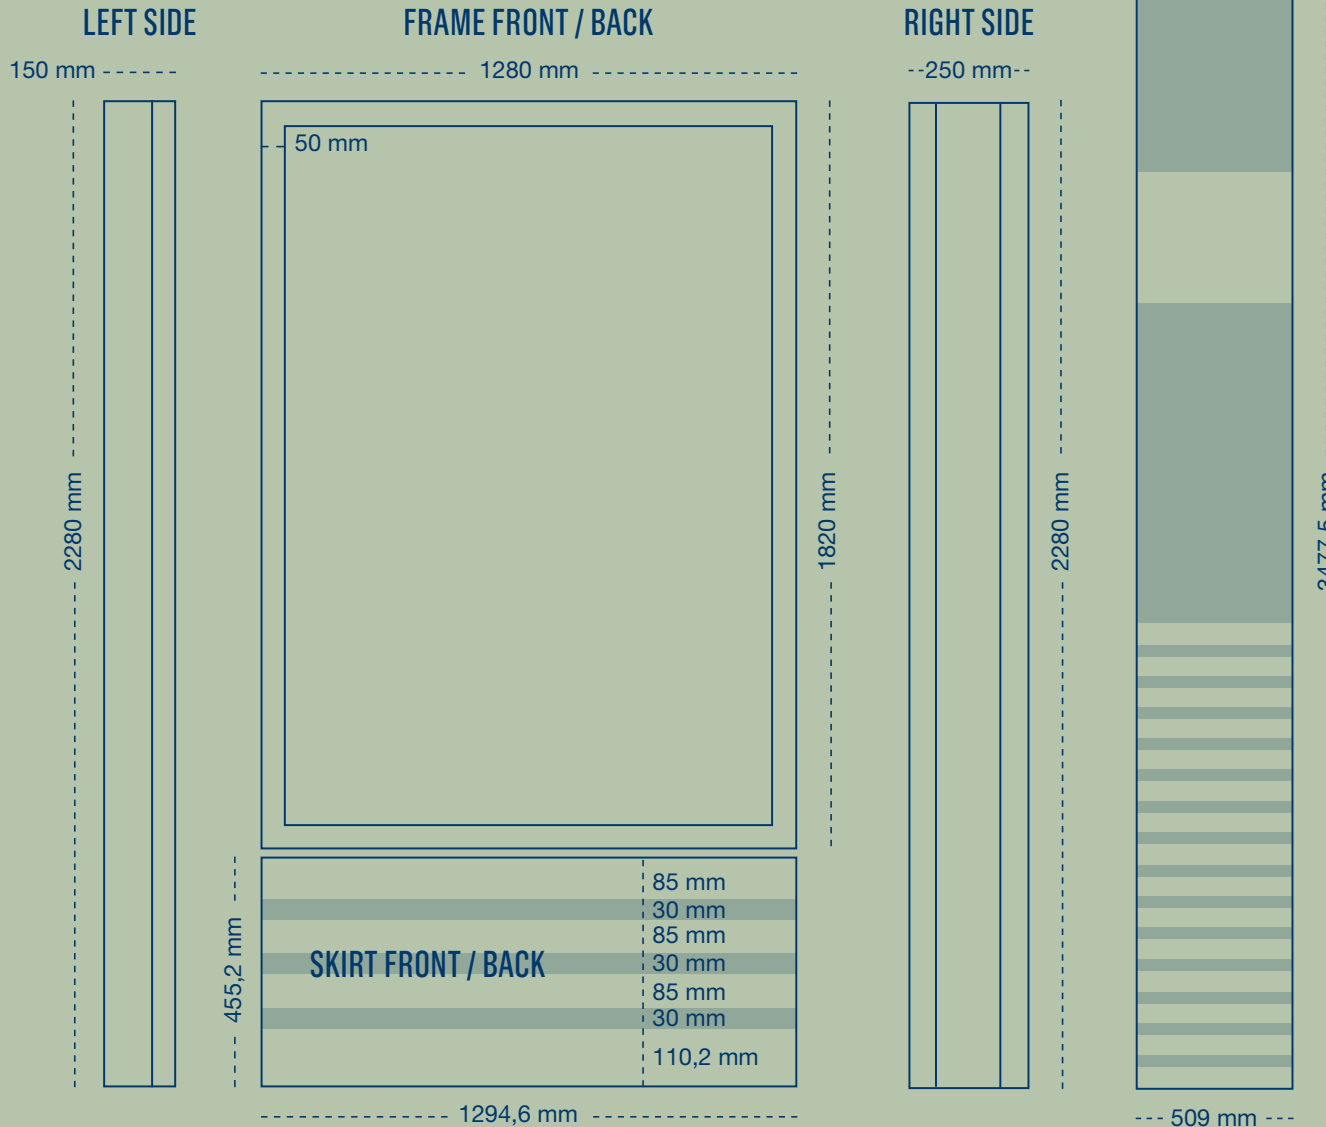

INSIDE MEASURES

VF_01: W 1200 x H 2205 mm
 VF_02: W 1269 x H 2205 mm
 VF_03: W 1269 x H 2205 mm
 VF_04: W 1160 x H 1710 mm
 Bench: W 1828 x H 440 mm

OUTSIDE MEASURES

VB_04: W 1160 x H 1710 mm
 VB_03: W 1269 x H 2205 mm
 VB_02: W 1269 x H 2205 mm
 VB_01: W 1269 x H 2205 mm

Areas where elements must not be placed.

FOR THE GRAPHIC DESIGNER

FRAME

Width: 1280 mm
 Height: 1820 mm
 Thickness: 50 mm

RIGHT SIDE

Width: 250 mm
 Height: 2280 mm

SKIRT

Width: 1294,6 mm
 Height: 455,2 mm

LEFT SIDE

Width: 150 mm
 Height: 2280 mm

OBS! Do not place elements over the grooves (blue areas, 30mm). See example on the next page.

INFORMATION POLE

Width: 509 mm
 Height: 3477,5 mm
 Depth: 150 mm
 OBS! Must only be one color. See example on the next page.

LAYOUT

All documents must be delivered as print proof PDF files. The file must include crop marks and 5 mm bleed. All images, Pantone and RGB colors must be converted to CMYK.

RESOLUTION

The layout can be made in a scale of 1:1, with a minimum resolution of 400 PPI.