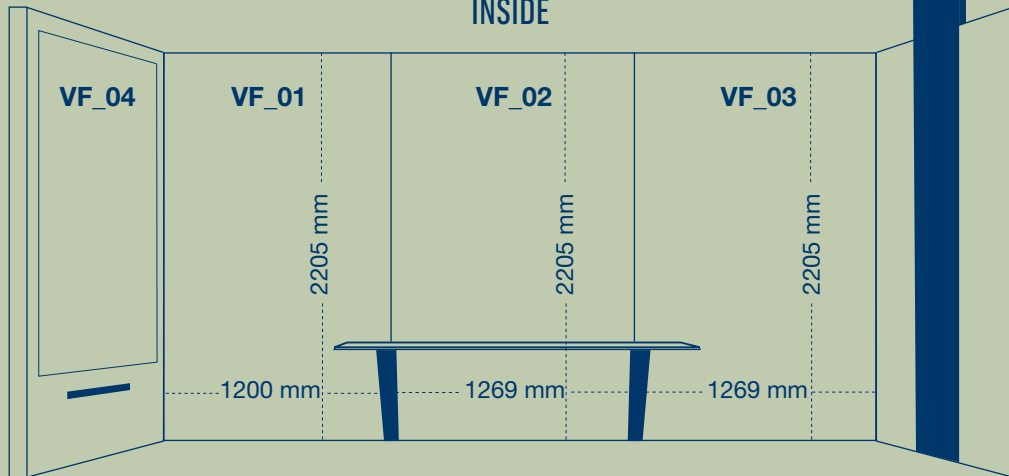

VF_01: W 1200 x H 2205 mm
 VF_02: W 1269 x H 2205 mm
 VF_03: W 1269 x H 2205 mm
 VF_04: W 1160 x H 1710 mm
 Bench: W 1828 x H 440 mm

OUTSIDE MEASURES

VB_04: W 1160 x H 1710 mm
 VB_03: W 1269 x H 2205 mm
 VB_02: W 1269 x H 2205 mm
 VB_01: W 1269 x H 2205 mm

To ensure accurate mounting instructions for mounting / mock-ups from all angles must be forwarded to salgssupport@afadecaux.dk

ILLUSTRATIONS

ABRIBUS

INSIDE

OUTSIDE