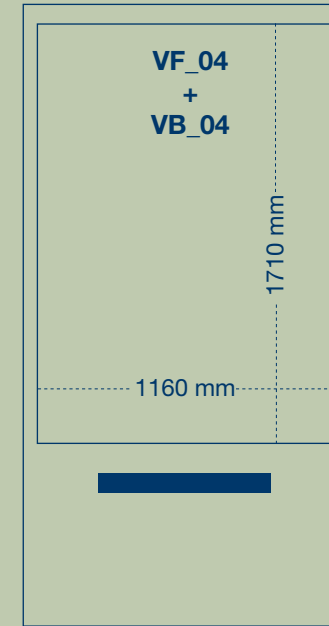

ABRIBUS

OUTSIDE